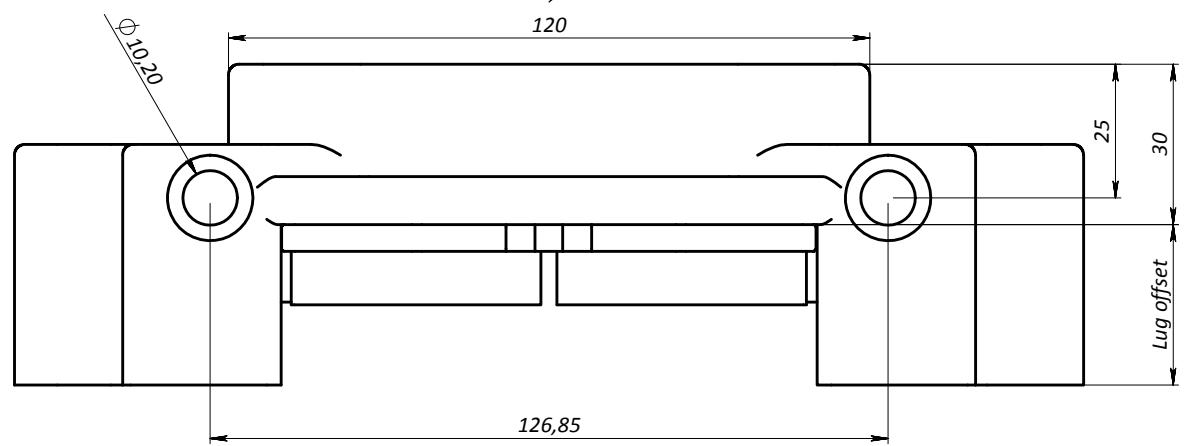

Disc ϕ (Min/Max)

Min. inside Wheel ϕ

Pad Code: SP0153

TAR•OX

All the information reported herein is for convenience only.
All specifications including dimensions may change without notice.

TAR-OX BRAKE CALIPER

Model: B27-R