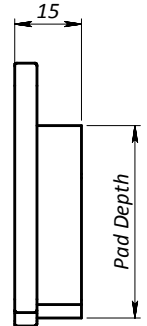

Disc ϕ (Min/Max)

Min. inside Wheel ϕ

Pad Code: SP0153

TAR•OX

All the information reported herein is for convenience only.
All specifications including dimensions may change without notice.

TAR-OX BRAKE CALIPER

Model: B27-R