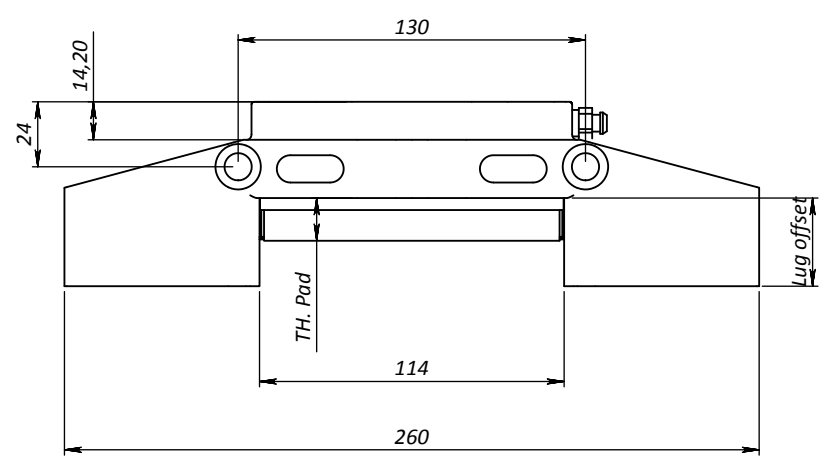

Pad Code: SP0219

TAR•OX

All the information reported herein is for convenience only.
 All specifications including dimensions may change without notice.

TAR-OX BRAKE CALIPER

Model: B320-6P