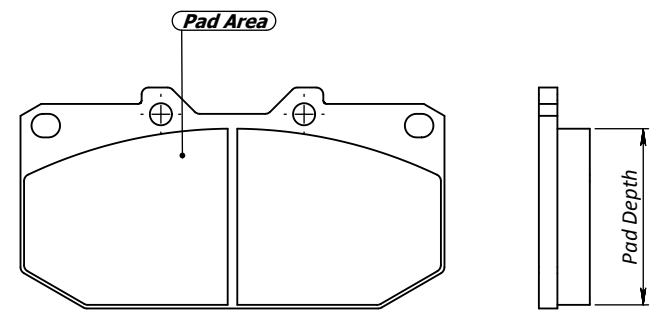

Disc Ø (Min/Max)  
R166

Pad Code: SP2703M

**TAR•OX**

All the information reported herein is for convenience only.  
All specifications including dimensions may change without notice.

TAR-OX BRAKE CALIPER

Model: BF30