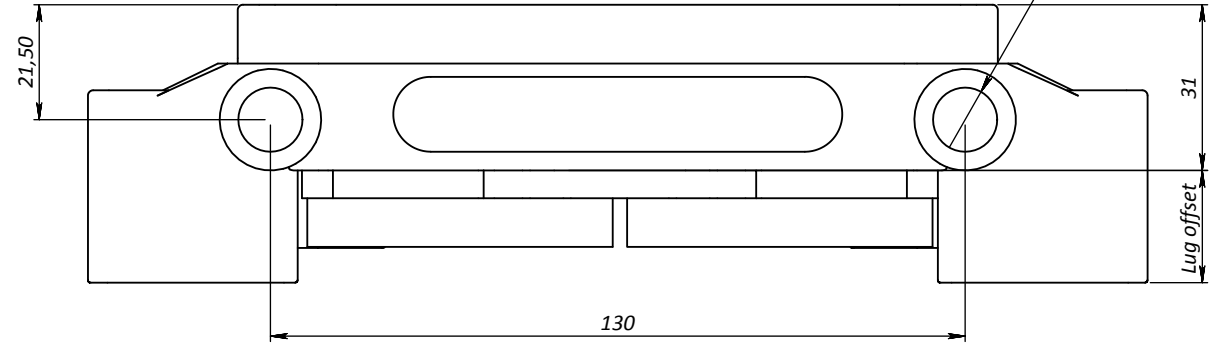

Disc Ø (Min/Max)  
R166

Pad Code: SP2703M

**TAR•OX**

All the information reported herein is for convenience only.  
All specifications including dimensions may change without notice.

TAR-OX BRAKE CALIPER

Model: BF30