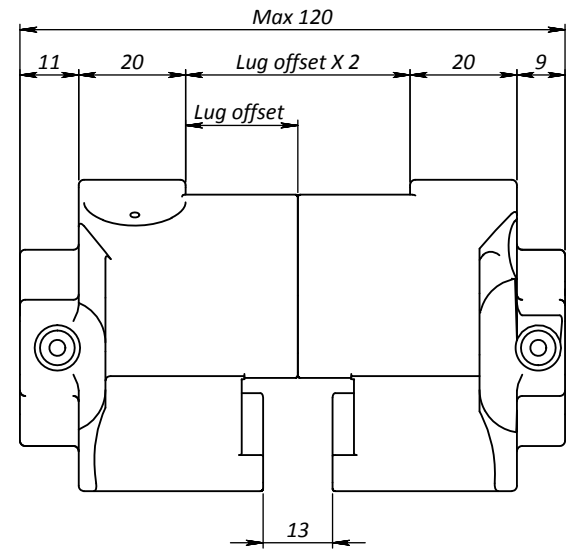

Disc ϕ (Min/Max)
R166

Pad Code: SP2703M

TAR•OX

All the information reported herein is for convenience only.
All specifications including dimensions may change without notice.

TAR-OX BRAKE CALIPER

Model: BF34