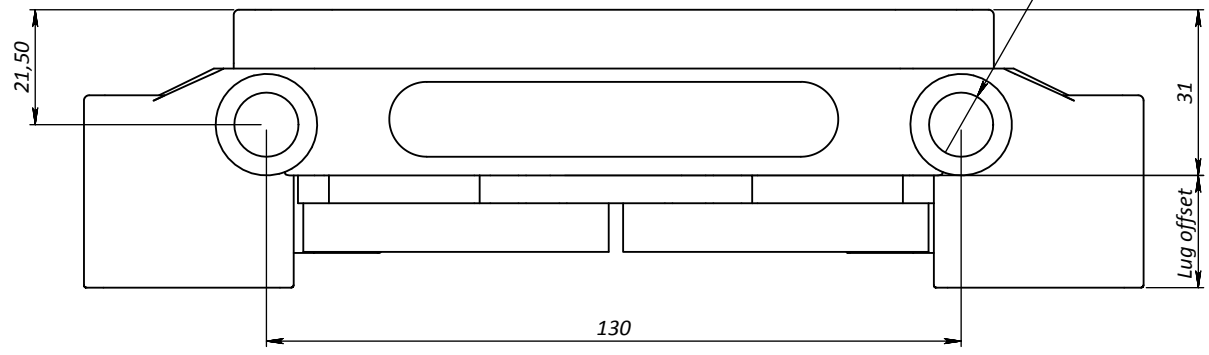

Disc ϕ (Min/Max)
R166

Pad Code: SP2703M

TAR•OX

All the information reported herein is for convenience only.
All specifications including dimensions may change without notice.

TAR-OX BRAKE CALIPER

Model: BF34