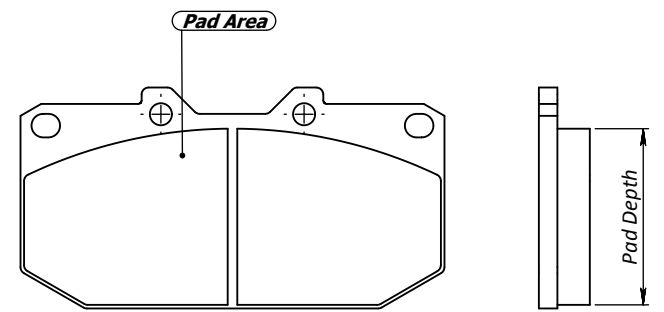

Disc ϕ (Min/Max)
R166

Pad Code: SP2703M

TAR•OX

All the information reported herein is for convenience only.
All specifications including dimensions may change without notice.

TAR-OX BRAKE CALIPER

Model: BF34