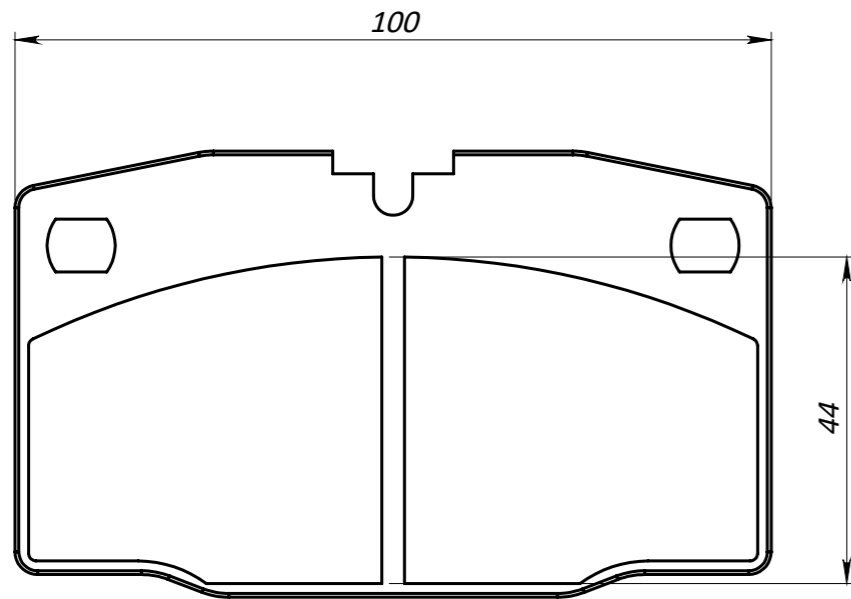

Ø MAX 277mm
Ø MIN 230mm

TAROX SP0153 PAD
area 50cm²

	MAX(mm)	MIN(mm)
A	99.5	76
B	122	104
C	45.5	36.5

DIAMETRO PISTONI 26-31-26mm

TAROX

All the information reported herein is for convenience only.
All specifications including dimensions may change without notice.

TAR-OX BRAKE CALIPER

Model: B-25S