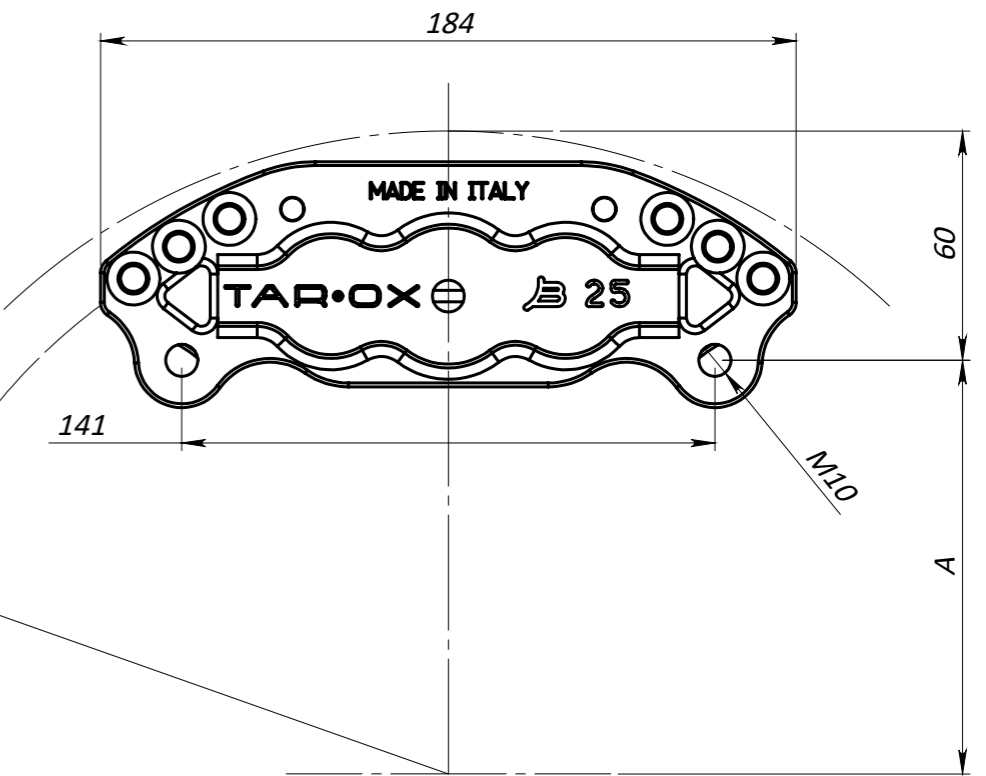

Ø MAX 277mm
Ø MIN 230mm

TAROX SP0153 PAD
area 50cm²

	MAX(mm)	MIN(mm)
A	99.5	76
B	122	104
C	45.5	36.5

DIAMETRO PISTONI 26-31-26mm

TAROX

All the information reported herein is for convenience only.
All specifications including dimensions may change without notice.

TAR-OX BRAKE CALIPER

Model: B-25S