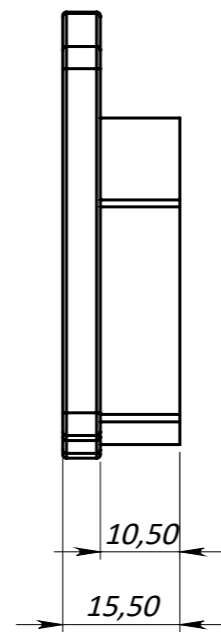

Ø MAX 277mm
Ø MIN 230mm

TAROX SP0153 PAD
area 50cm²

	MAX(mm)	MIN(mm)
A	99.5	76
B	122	104
C	45.5	36.5

DIAMETRO PISTONI 26-31-26mm

TAROX

All the information reported herein is for convenience only.
All specifications including dimensions may change without notice.

TAR-OX BRAKE CALIPER

Model: B-25S