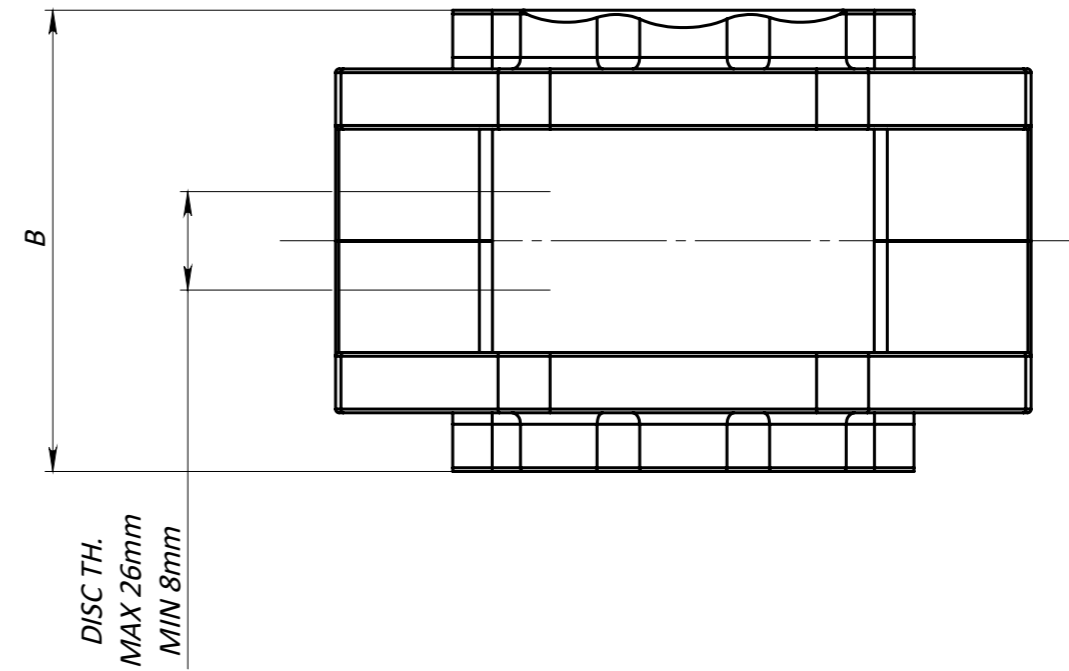

Ø MAX 277mm
Ø MIN 230mm

TAROX SP0153 PAD
area 50cm²

	MAX(mm)	MIN(mm)
A	99.5	76
B	122	104
C	45.5	36.5

DIAMETRO PISTONI 26-31-26mm

TAROX

All the information reported herein is for convenience only.
All specifications including dimensions may change without notice.

TAR-OX BRAKE CALIPER

Model: B-25S