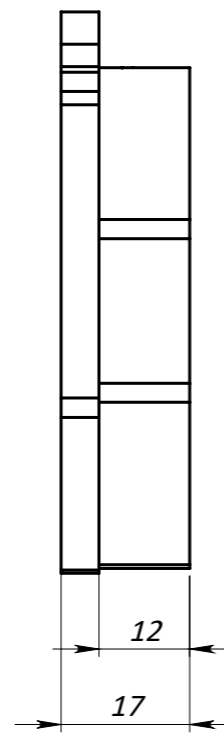

DISC TH.
MAX 32mm
MIN 10mm

Ø MAX 330 mm
Ø MIN 290 mm

TAROX SP0002 PAD
area 80cm²

DISC TH.
MAX 32mm
MIN 10mm

	MAX(mm)	MIN(mm)
A	107	87
B	136	114
C	51.5	40.5

DIAMETRO PISTONI 31-34-31 mm

TAROX

All the information reported herein is for convenience only.
All specifications including dimensions may change without notice.

TAR-OX BRAKE CALIPER

Model: B32