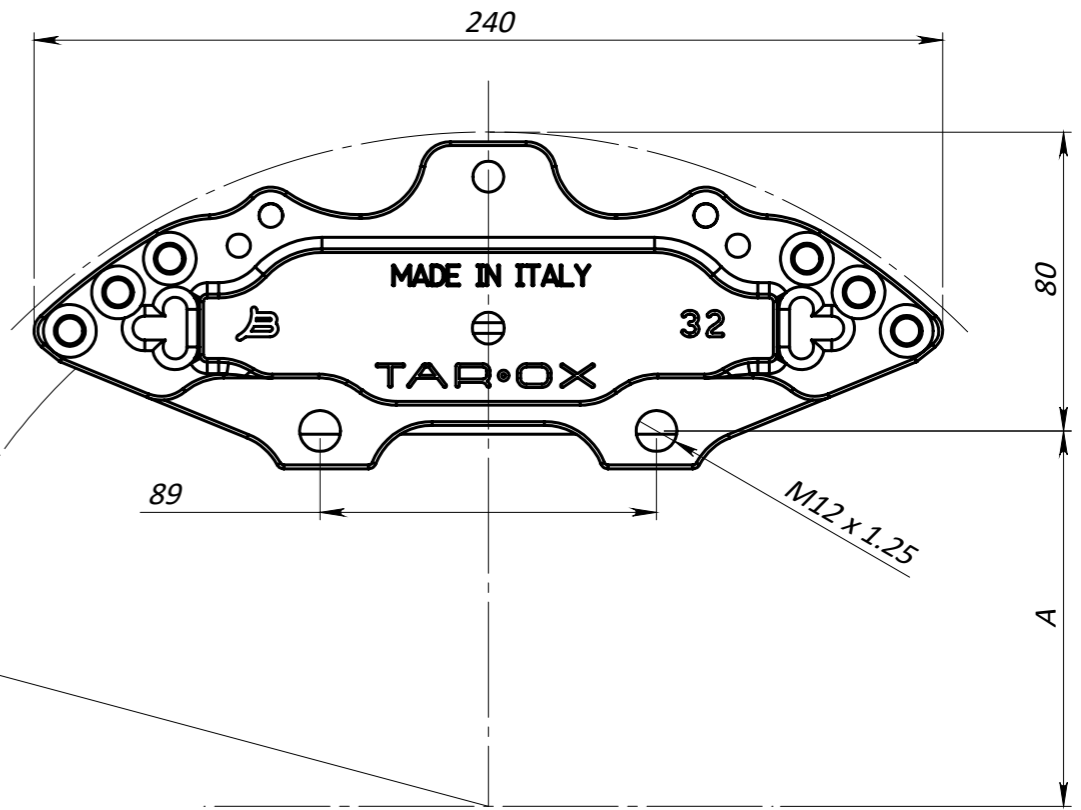

DISC TH.
MAX 32mm
MIN 10mm

Ø MAX 330 mm
Ø MIN 290 mm

TAROX SP0002 PAD
area 80cm²

DISC TH.
MAX 32mm
MIN 10mm

	MAX(mm)	MIN(mm)
A	107	87
B	136	114
C	51.5	40.5

DIAMETRO PISTONI 31-34-31 mm

TAROX

All the information reported herein is for convenience only.
All specifications including dimensions may change without notice.

TAR-OX BRAKE CALIPER

Model: B32