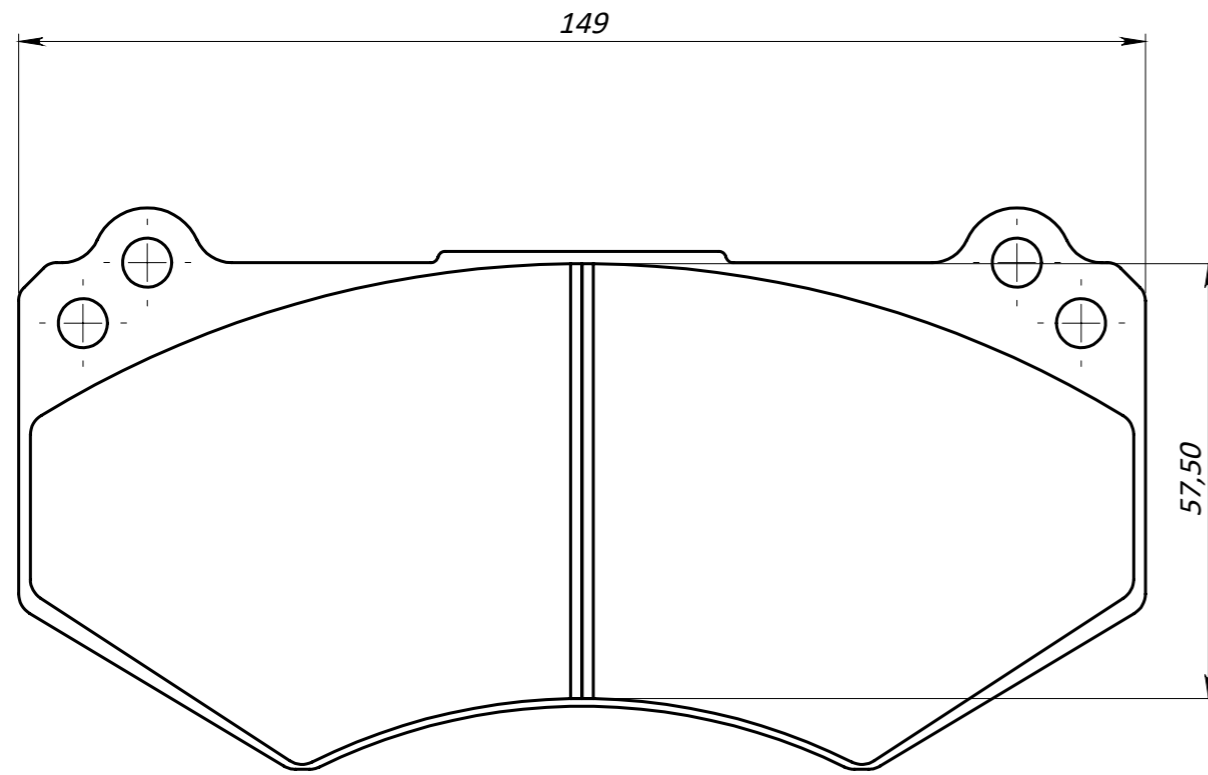

DISC TH.
MAX 32mm
MIN 10mm

Ø MAX 330 mm
Ø MIN 290 mm

TAROX SP0002 PAD
area 80cm²

DISC TH.
MAX 32mm
MIN 10mm

	MAX(mm)	MIN(mm)
A	107	87
B	136	114
C	51.5	40.5

DIAMETRO PISTONI 31-34-31 mm

TAROX

All the information reported herein is for convenience only.
All specifications including dimensions may change without notice.

TAR-OX BRAKE CALIPER

Model: B32