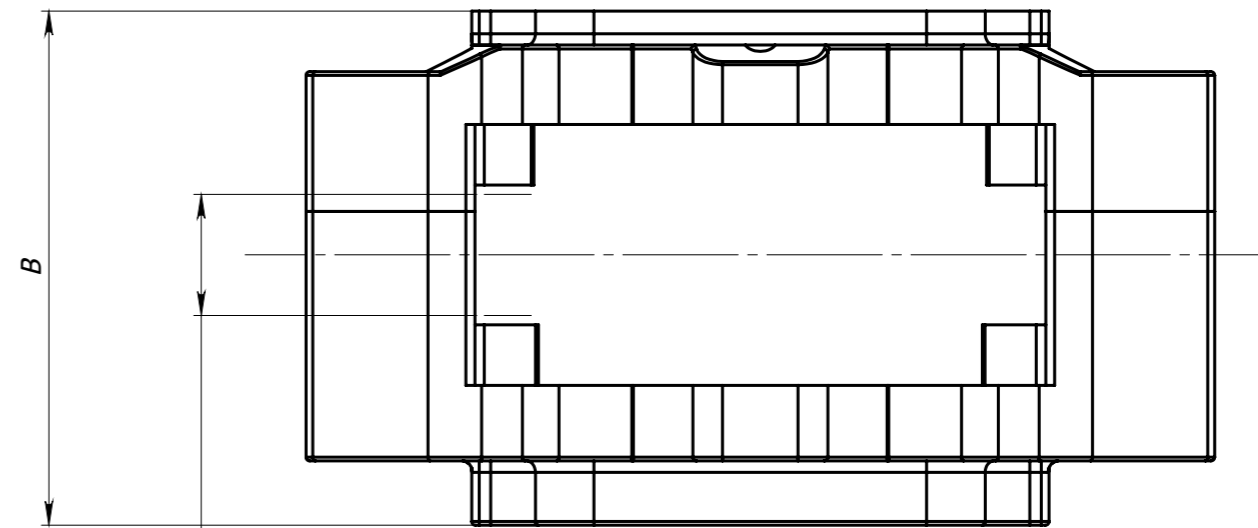

DISC TH.
MAX 32mm
MIN 10mm

Ø MAX 330 mm
Ø MIN 290 mm

TAROX SP0002 PAD
area 80cm²

DISC TH.
MAX 32mm
MIN 10mm

	MAX(mm)	MIN(mm)
A	107	87
B	136	114
C	51.5	40.5

DIAMETRO PISTONI 31-34-31 mm

TAROX

All the information reported herein is for convenience only.
All specifications including dimensions may change without notice.

TAR-OX BRAKE CALIPER

Model: B32