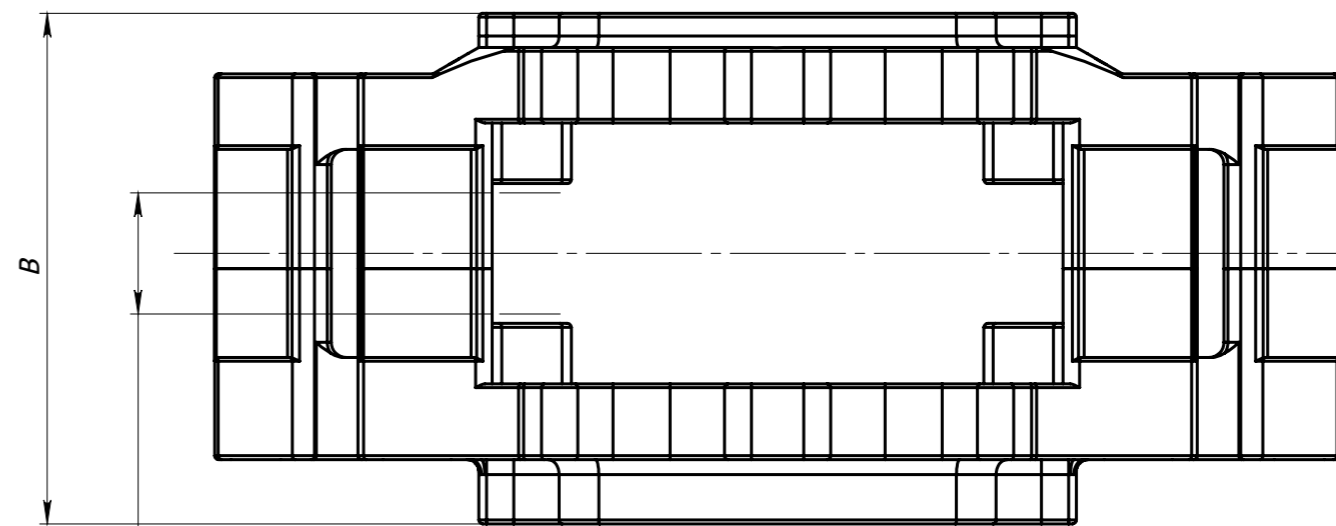

DISC TH.
MAX 32mm
MIN 10mm

Ø MAX 320mm
Ø MIN 300mm

TAROX SP0002 PAD
area 80cm²

DISC TH.
MAX 32mm
MIN 10mm

	MAX(mm)	MIN(mm)
A	102	92
B	135	113
C	54.5	43.5

DIAMETRO PISTONI 31-38-31mm

TAROX

All the information reported herein is for convenience only.
All specifications including dimensions may change without notice.

TAR-OX BRAKE CALIPER

Model: B-33