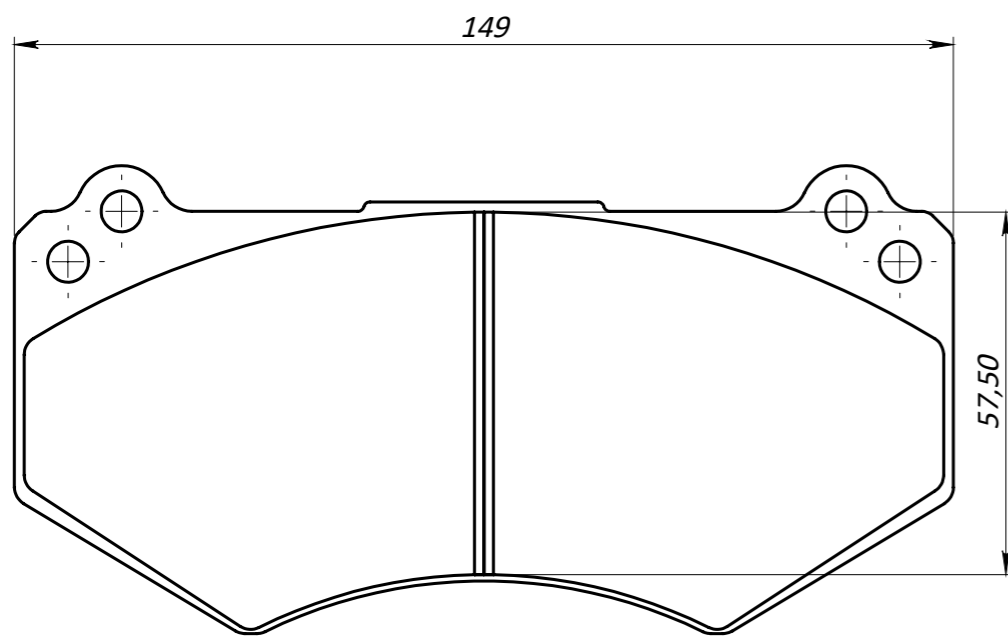

DISC TH.
MAX 32mm
MIN 10mm

Ø MAX 320mm
Ø MIN 300mm

TAROX SP0002 PAD
area 80cm²

DISC TH.
MAX 32mm
MIN 10mm

	MAX(mm)	MIN(mm)
A	102	92
B	135	113
C	54.5	43.5

DIAMETRO PISTONI 31-38-31mm

TAROX

All the information reported herein is for convenience only.
All specifications including dimensions may change without notice.

TAR-OX BRAKE CALIPER

Model: B-33