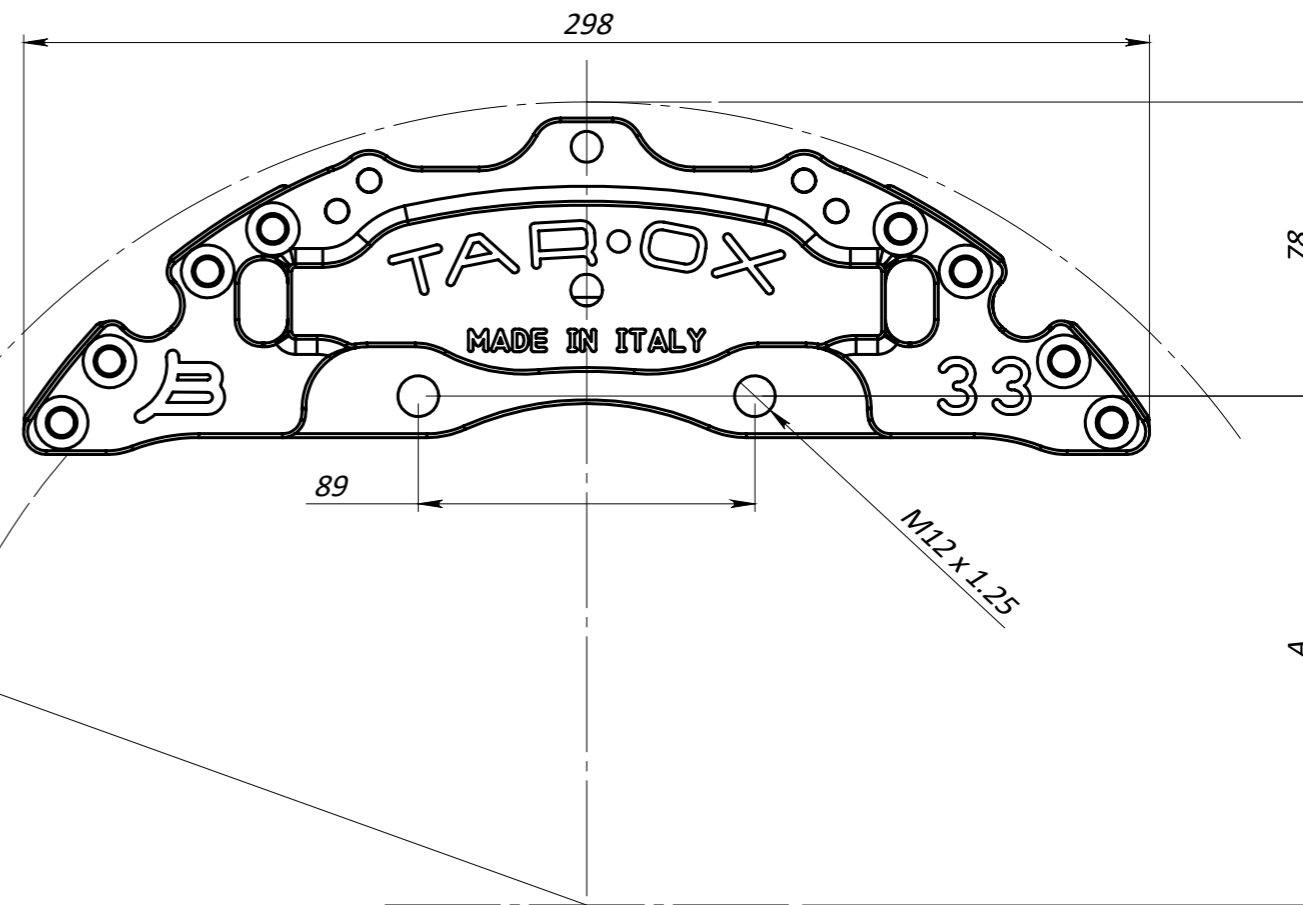

DISC TH.
MAX 32mm
MIN 10mm

Ø MAX 320mm
Ø MIN 300mm

TAROX SP0002 PAD
area 80cm²

DISC TH.
MAX 32mm
MIN 10mm

	MAX(mm)	MIN(mm)
A	102	92
B	135	113
C	54.5	43.5

DIAMETRO PISTONI 31-38-31mm

TAROX

All the information reported herein is for convenience only.
All specifications including dimensions may change without notice.

TAR-OX BRAKE CALIPER

Model: B-33