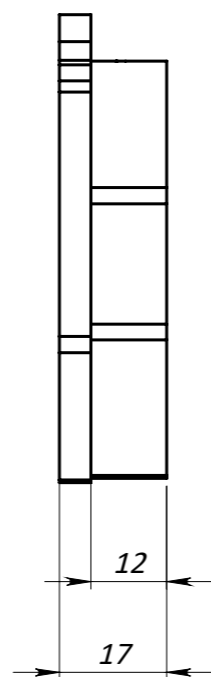

DISC TH.
MAX 32mm
MIN 10mm

Ø MAX 320mm
Ø MIN 300mm

TAROX SP0002 PAD
area 80cm²

DISC TH.
MAX 32mm
MIN 10mm

	MAX(mm)	MIN(mm)
A	102	92
B	135	113
C	54.5	43.5

DIAMETRO PISTONI 31-38-31mm

TAROX

All the information reported herein is for convenience only.
All specifications including dimensions may change without notice.

TAR-OX BRAKE CALIPER

Model: B-33