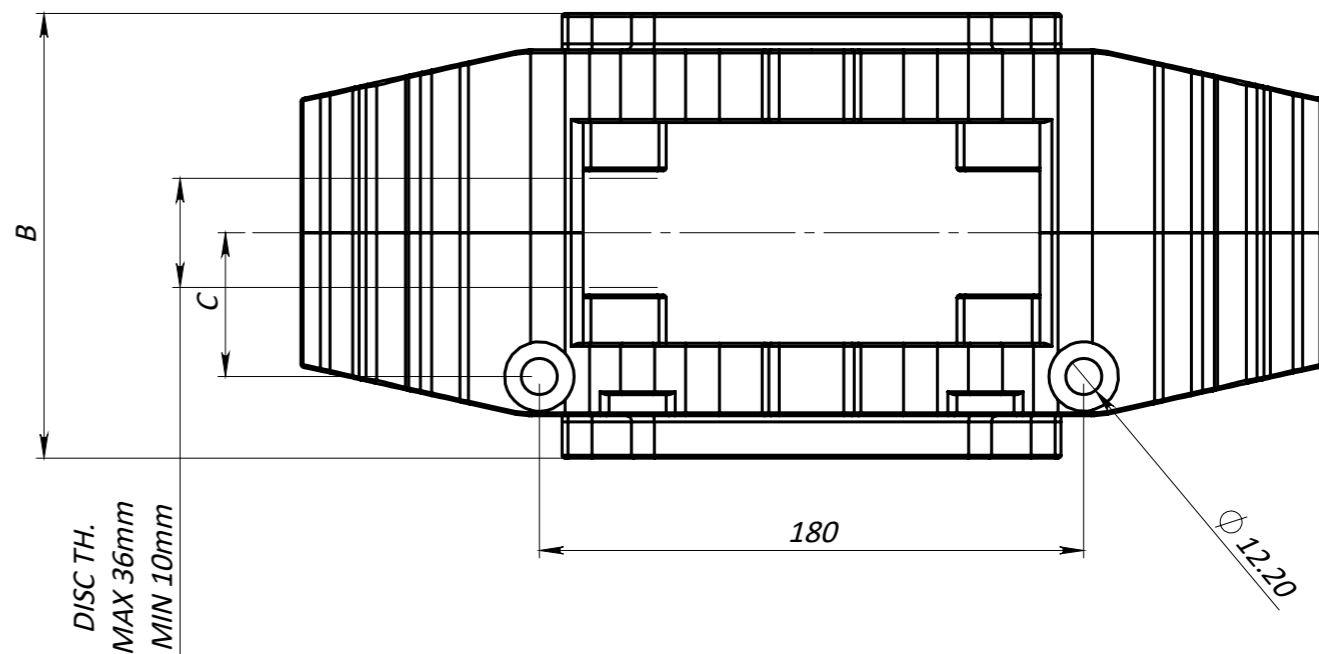

32

DISC TH.
MAX 36mm
MIN 10mm

∅ MAX 370mm
∅ MIN 350mm

DISC TH.
MAX 36mm
MIN 10mm

TAROX SP0002 PAD
area 80cm²

	MAX(mm)	MIN(mm)
A	112	102
B	147	121
C	47.5	34.5

DIAMETRO PISTONI 26-26-31-34mm

TAROX

All the information reported herein is for convenience only.
All specifications including dimensions may change without notice.

TAR-OX BRAKE CALIPER

Model: B-360