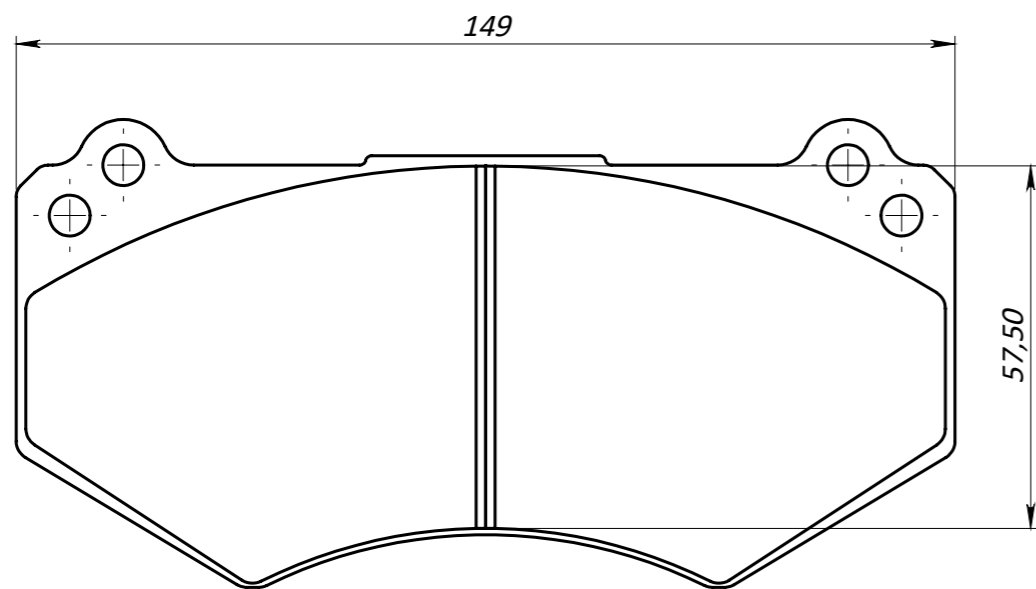

32

DISC TH.
MAX 36mm
MIN 10mm

∅ MAX 370mm
∅ MIN 350mm

DISC TH.
MAX 36mm
MIN 10mm

TAROX SP0002 PAD
area 80cm²

	MAX(mm)	MIN(mm)
A	112	102
B	147	121
C	47.5	34.5

DIAMETRO PISTONI 26-26-31-34mm

TAROX

All the information reported herein is for convenience only.
All specifications including dimensions may change without notice.

TAR-OX BRAKE CALIPER

Model: B-360