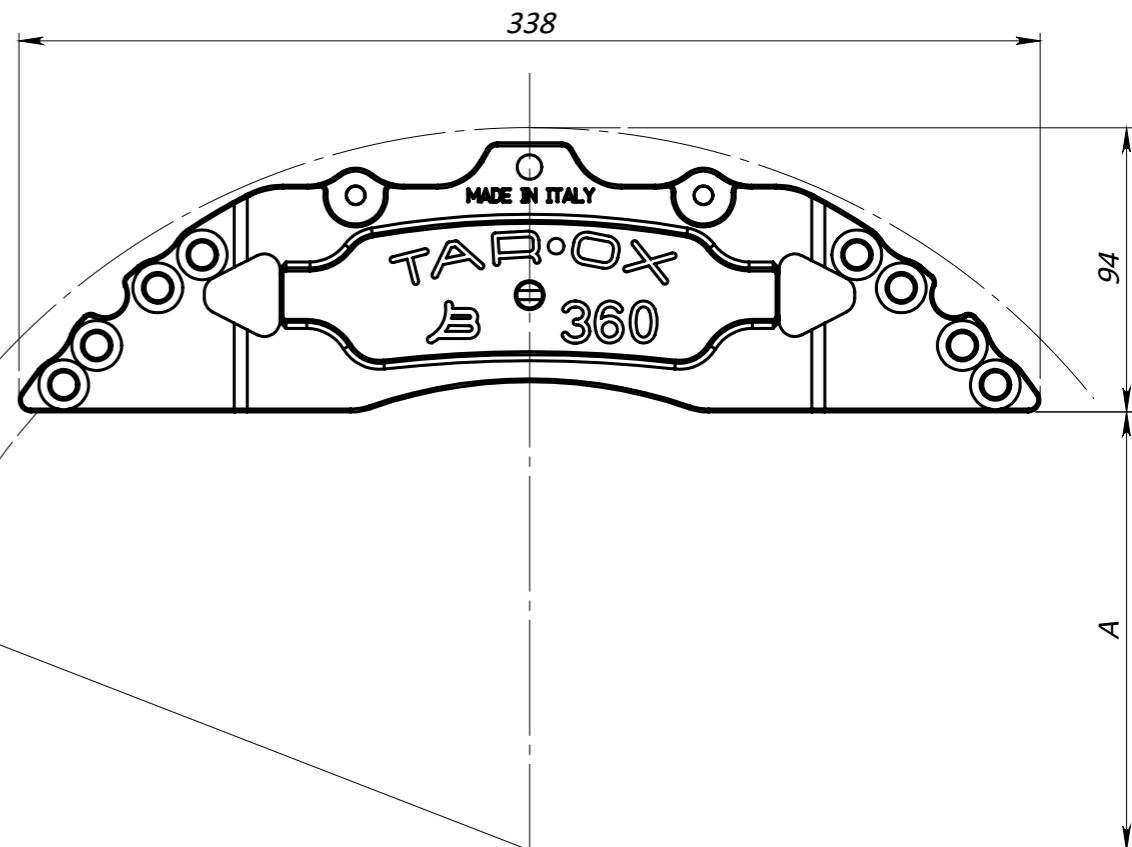

32

DISC TH.
MAX 36mm
MIN 10mm

∅ MAX 370mm
∅ MIN 350mm

DISC TH.
MAX 36mm
MIN 10mm

TAROX SP0002 PAD
area 80cm²

	MAX(mm)	MIN(mm)
A	112	102
B	147	121
C	47.5	34.5

DIAMETRO PISTONI 26-26-31-34mm

TAROX

All the information reported herein is for convenience only.
All specifications including dimensions may change without notice.

TAR-OX BRAKE CALIPER

Model: B-360