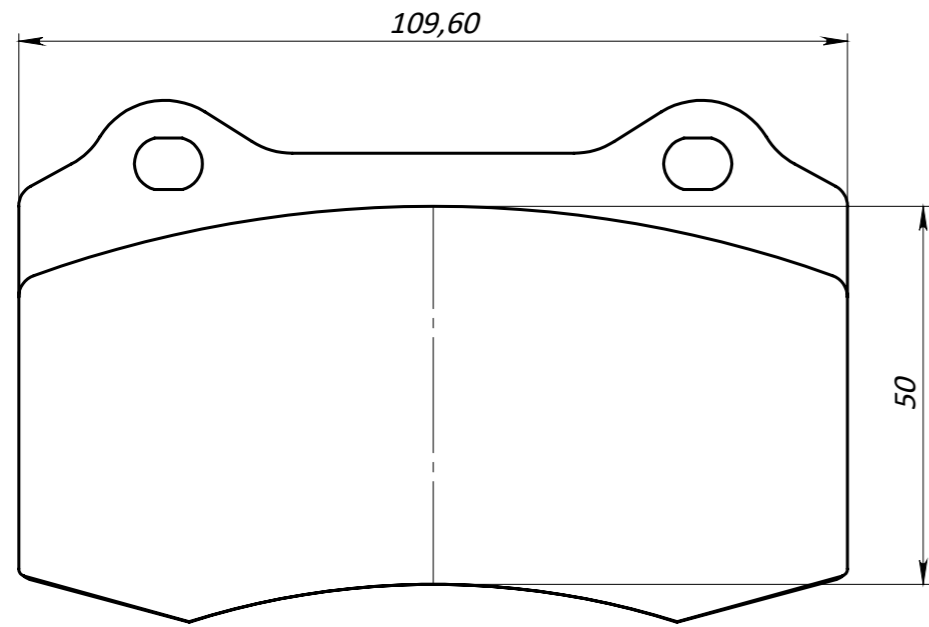

DISC TH.  
MAX 32mm  
MIN 8mm

Ø MAX 310 mm  
Ø MIN 290 mm

DISC TH.  
MAX 32mm  
MIN 8 mm

**TAROX SP0331 PAD**  
area 55cm<sup>2</sup>

	MAX (mm)	MIN(mm)
A	103	93
B	136	112
C	54.5	42.5

DIAMETRO PISTONI 31-34-31 mm

**TAROX**

All the information reported herein is for convenience only.  
All specifications including dimensions may change without notice.

**TAR-OX BRAKE CALIPER**

**Model: B30**