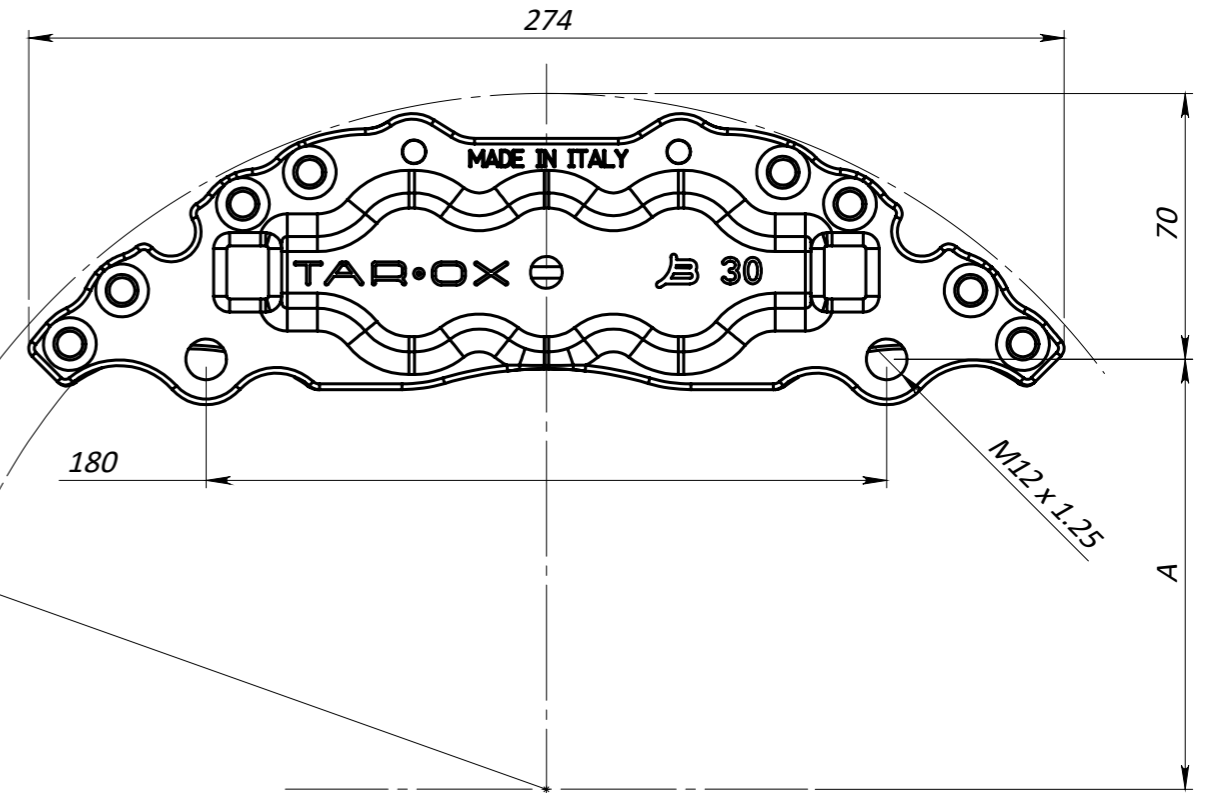

DISC TH.  
MAX 32mm  
MIN 8mm

Ø MAX 310 mm  
Ø MIN 290 mm

DISC TH.  
MAX 32mm  
MIN 8 mm

**TAROX SP0331 PAD**  
area 55cm<sup>2</sup>

	MAX (mm)	MIN(mm)
A	103	93
B	136	112
C	54.5	42.5

DIAMETRO PISTONI 31-34-31 mm

**TAROX**

All the information reported herein is for convenience only.  
All specifications including dimensions may change without notice.

**TAR-OX BRAKE CALIPER**

**Model: B30**