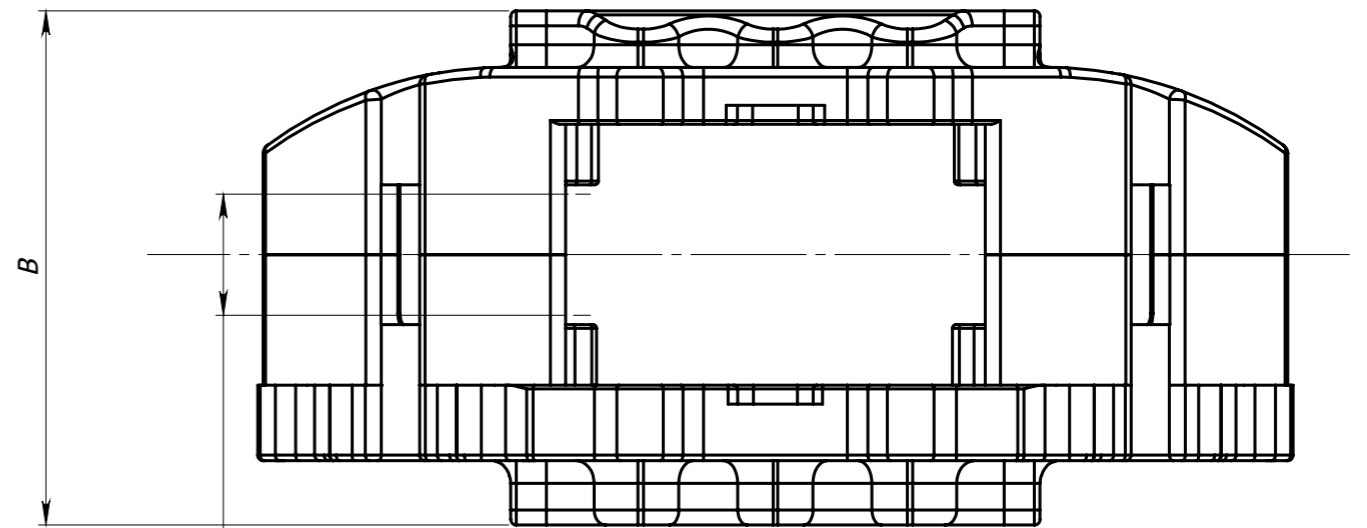

DISC TH.  
MAX 32mm  
MIN 8mm

Ø MAX 310 mm  
Ø MIN 290 mm

DISC TH.  
MAX 32mm  
MIN 8 mm

**TAROX SP0331 PAD**  
area 55cm<sup>2</sup>

	MAX (mm)	MIN(mm)
A	103	93
B	136	112
C	54.5	42.5

DIAMETRO PISTONI 31-34-31 mm

**TAROX**

All the information reported herein is for convenience only.  
All specifications including dimensions may change without notice.

**TAR-OX BRAKE CALIPER**

**Model: B30**