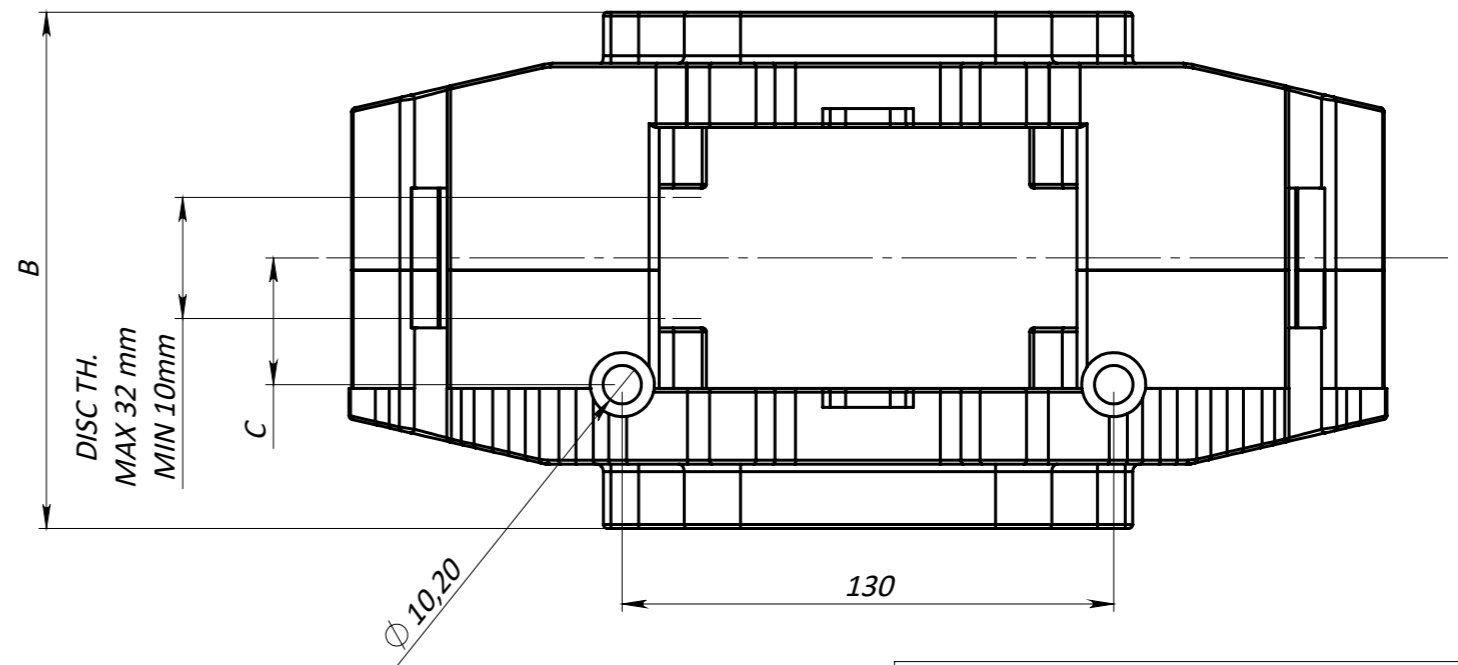

36

73

DISC TH.
MAX 32mm
MIN 10mm

Ø MAX 310
Ø MIN 290

81

A

109,60

TAROX SP0331 PAD

12

17

DISC TH.
MAX 32 mm
MIN 10mm

C

Ø 10,20

130

	MAX(mm)	MIN (mm)
A	95	85
B	136.5	114.5
C	33.5	22.5

DIAMETRO PISTONI 31-34-31mm

TAROX

All the information reported herein is for convenience only.
All specifications including dimensions may change without notice.

TAR-OX BRAKE CALIPER

Model: B-310