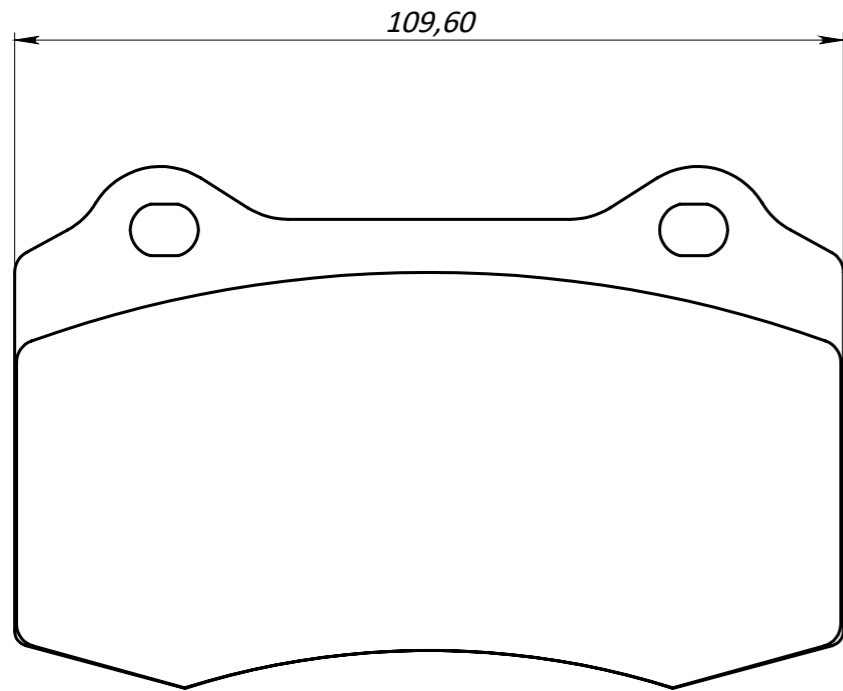

36

73

DISC TH.
MAX 32mm
MIN 10mm

Ø MAX 310
Ø MIN 290

81

A

109,60

TAROX SP0331 PAD

12

17

DISC TH.
MAX 32 mm
MIN 10mm

C

Ø 10,20

130

	MAX(mm)	MIN (mm)
A	95	85
B	136.5	114.5
C	33.5	22.5

DIAMETRO PISTONI 31-34-31mm

TAROX

All the information reported herein is for convenience only.
All specifications including dimensions may change without notice.

TAR-OX BRAKE CALIPER

Model: B-310