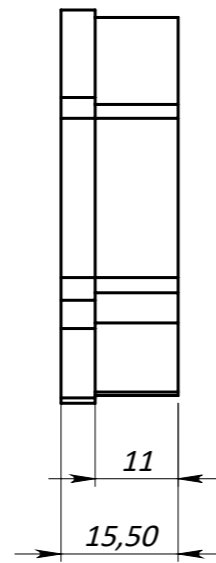

22  
 DISC TH.  
 MAX 30 mm  
 MIN 8mm

∅ MAX 290mm  
 ∅ MIN 275mm

**TAROX SP0102 PAD**

	MAX (mm)	MIN (mm)
A	145	137.5
B	137	115
C	44.2	33.2

**DIAMETRO PISTONI 38-38mm**

**TAROX**

All the information reported herein is for convenience only.  
 All specifications including dimensions may change without notice.

**TAR-OX BRAKE CALIPER**

**Model: B-280**