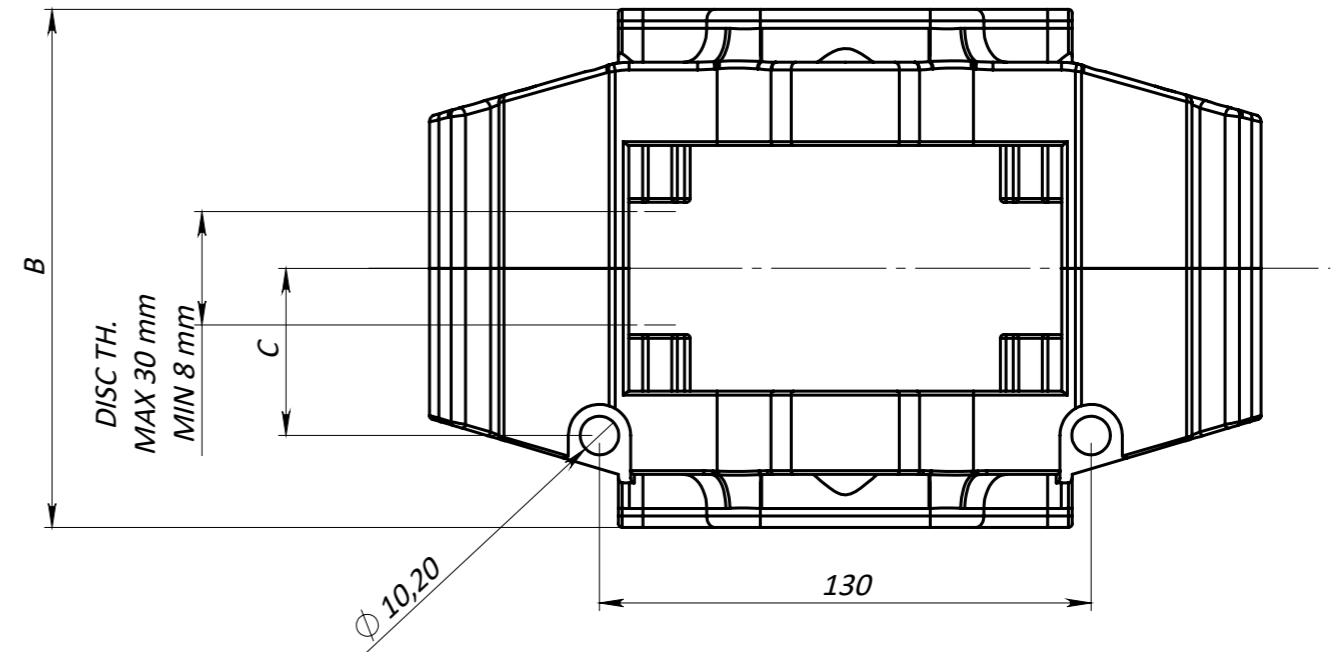

22  
 DISC TH.  
 MAX 30 mm  
 MIN 8mm

∅ MAX 290mm  
 ∅ MIN 275mm

**TAROX SP0102 PAD**

	MAX (mm)	MIN (mm)
A	145	137.5
B	137	115
C	44.2	33.2

**DIAMETRO PISTONI 38-38mm**

**TAROX**

All the information reported herein is for convenience only.  
 All specifications including dimensions may change without notice.

**TAR-OX BRAKE CALIPER**

**Model: B-280**