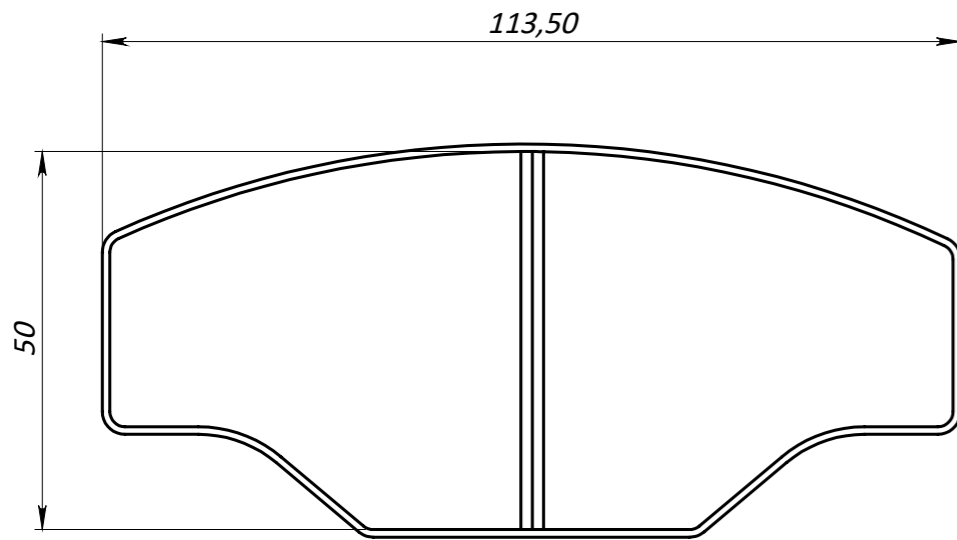

22  
 DISC TH.  
 MAX 30 mm  
 MIN 8mm

∅ MAX 290mm  
 ∅ MIN 275mm

**TAROX SP0102 PAD**

	MAX (mm)	MIN (mm)
A	145	137.5
B	137	115
C	44.2	33.2

**DIAMETRO PISTONI 38-38mm**

**TAROX**

All the information reported herein is for convenience only.  
 All specifications including dimensions may change without notice.

**TAR-OX BRAKE CALIPER**

**Model: B-280**