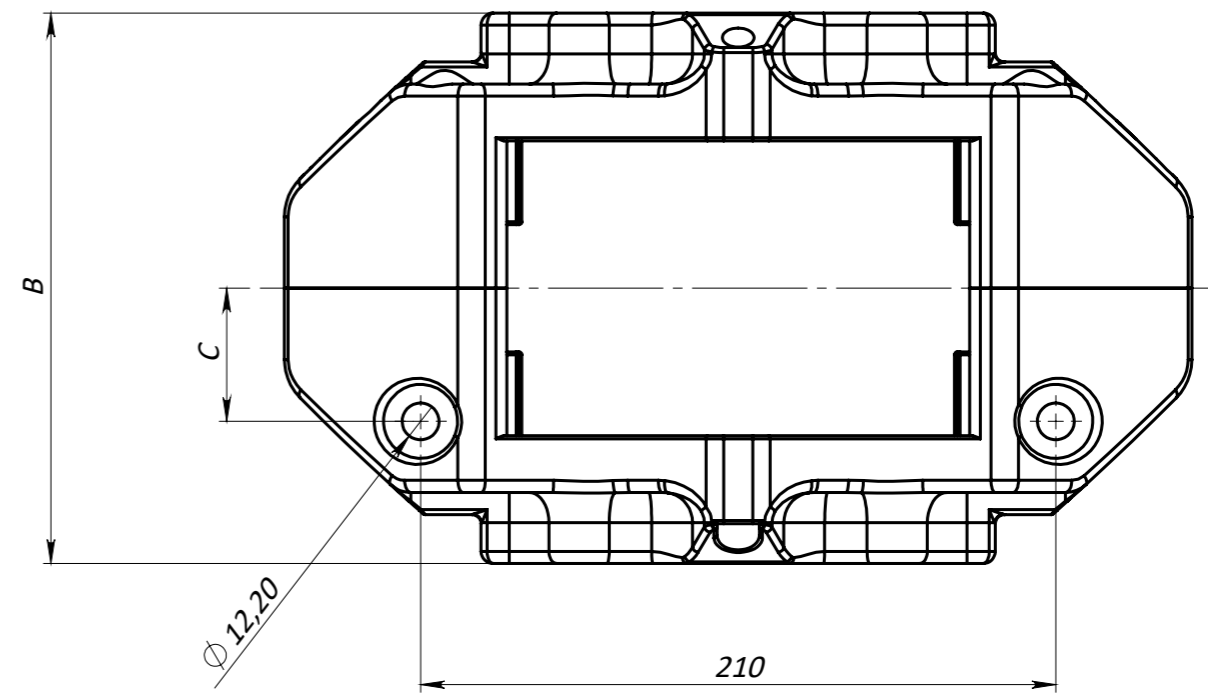

TAROX SP0003 PAD

	MAX(mm)	MIN(mm)
A	129.5	112
B	182	170
C	44	38

diametro pistoni 38-30-28 mm

**TAROX**

All the information reported herein is for convenience only.  
All specifications including dimensions may change without notice.

TAR-OX BRAKE CALIPER

Model: R380