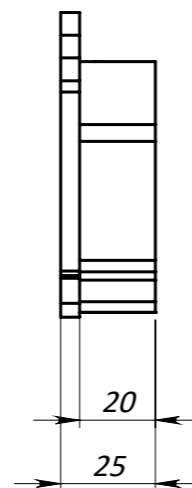

TAROX SP0003 PAD

	MAX(mm)	MIN(mm)
A	129.5	112
B	182	170
C	44	38

diametro pistoni 38-30-28 mm

**TAROX**

All the information reported herein is for convenience only.  
All specifications including dimensions may change without notice.

TAR-OX BRAKE CALIPER

Model: R380